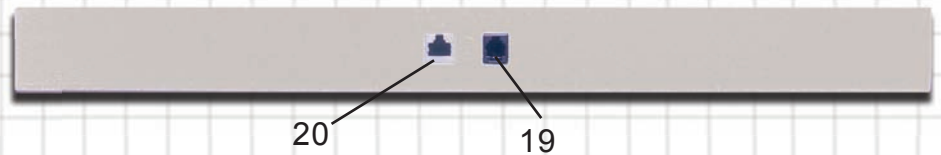

APR OPERATOR'S CONSOLE

1. kVp Display	14. AEC Reset
2. mA Display	15. Overload LED
3. Time Display	16. Collimator LED
4. mAs Display	17. Interlock LED
5. kVp Up/Down	18. On/Off
6. mA Up/Down	19. Hand Switch
7. Time Up/Down	20. Connector
8. mAs Up/Down	21. Store
9. AEC Density Up/Down	22. APR Selections
10. BKY Select	23. Centimeter Display
11. EXP	24. Centimeter Up/Down
12. PREP	25. Film/Screen Select
13. AEC Field Select	26. A/P-Lateral-Other

Console Size: 8.5"x20"x2"

GTR® Labs, Inc.

510 Elk St.
Gassaway, WV 26624

Phone: 304-364-2211
Fax: 304-364-2212

gtr@gtrllc.com
www.gtrllc.com