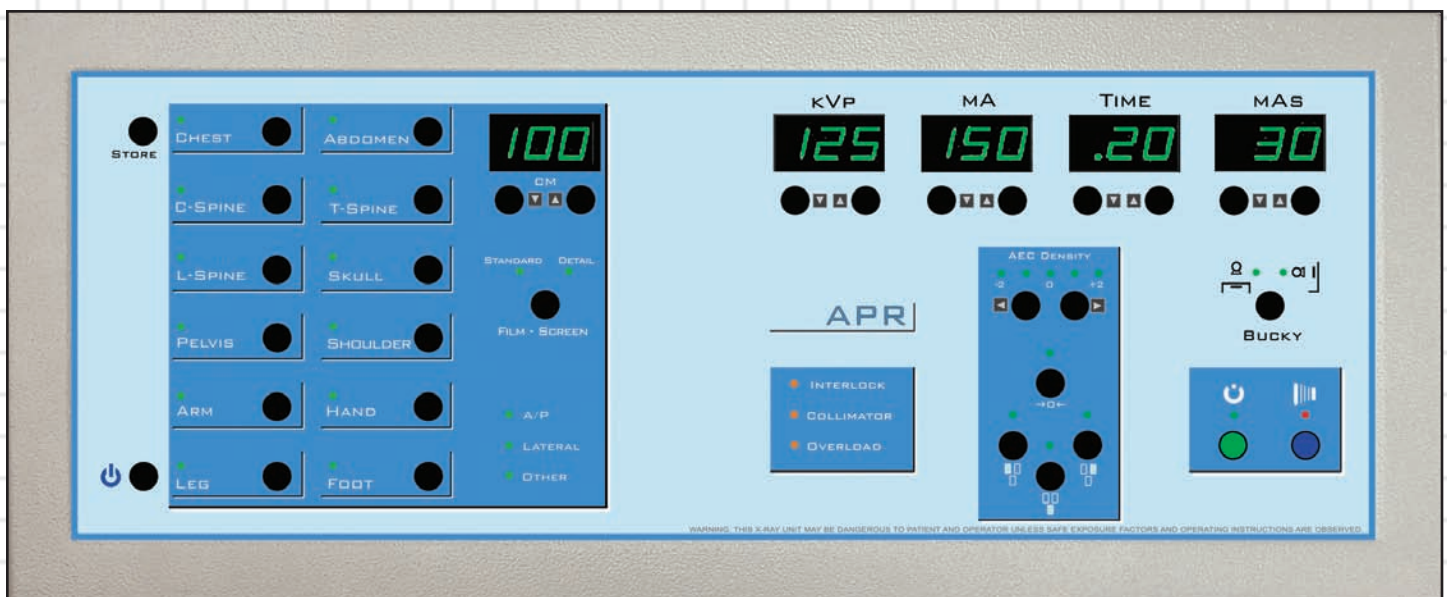

## Intelligen® has a new APR Operator's Console

Available as an option on all INTELLIGEN or VALUEGEN® generators, this new APR Operator's Console provides a full range of operational parameters for a busy x-ray department.

The console may be operated in any of three modes: **APR Mode**; **Manual Mode** and **AEC Mode**.

In the **APR Mode** the operator makes a selection of anatomical region and view and then selects the Centimeter Thickness of the patient. A technique is then presented from the stored technique chart in the Operator's Console.

In the **Manual Mode** the operator selects kVp, mA, Time and mAs using the selection pushbuttons associated with each parameter.

In the **AEC Mode** (which can be used in conjunction with APR Mode or Manual Mode) the operator must ensure that a sufficient backup time is selected to provide for an automatic exposure termination. The AEC Mode is also dependent upon having the optional AEC module installed.