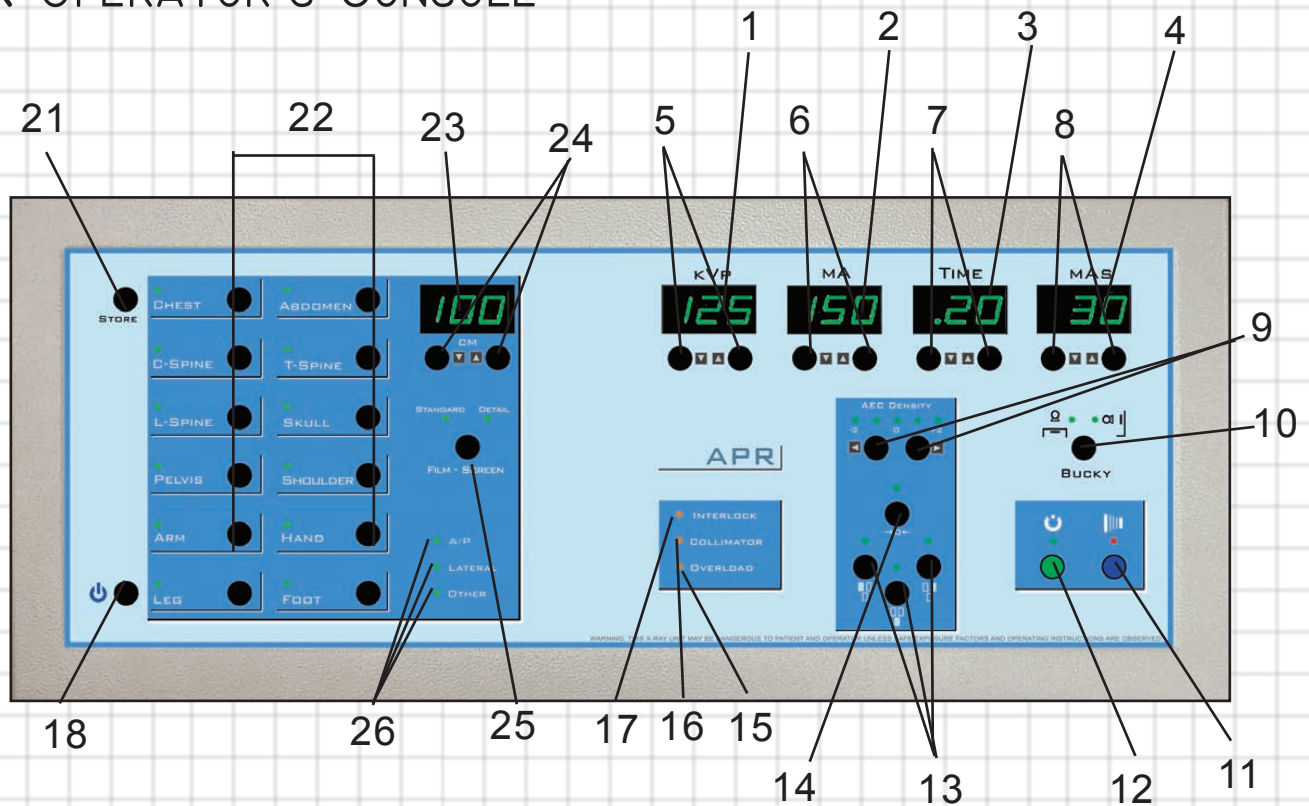

The console may be operated in any of three modes: **APR Mode**; **Manual Mode** and **AEC Mode**.

In the **APR Mode** the operator makes a selection of anatomical region and view and then selects the Centimeter Thickness of the patient. A technique is then presented from the stored technique chart in the Operator's Console.

In the **Manual Mode** the operator selects kVp, mA, Time and mAs using the selection pushbuttons associated with each parameter.

In the **AEC Mode** (which can be used in conjunction with APR Mode or Manual Mode) the operator must ensure that a sufficient backup time is selected to provide for an automatic exposure termination. The AEC Mode is also dependent upon having the optional AEC module installed.

# APR OPERATOR'S CONSOLE

APR CONSOLE  
w/ optional stand

- |                        |                        |
|------------------------|------------------------|
| 1. kVp Display         | 14. AEC Reset          |
| 2. mA Display          | 15. Overload LED       |
| 3. Time Display        | 16. Collimator LED     |
| 4. mAs Display         | 17. Interlock LED      |
| 5. kVp Up/Down         | 18. On/Off             |
| 6. mA Up/Down          | 19. Hand Switch        |
| 7. Time Up/Down        | 20. Connector          |
| 8. mAs Up/Down         | 21. Store              |
| 9. AEC Density Up/Down | 22. APR Selections     |
| 10. BKY Select         | 23. Centimeter Display |
| 11. EXP                | 24. Centimeter Up/Down |
| 12. PREP               | 25. Film/Screen Select |
| 13. AEC Field Select   | 26. A/P-Lateral-Other  |