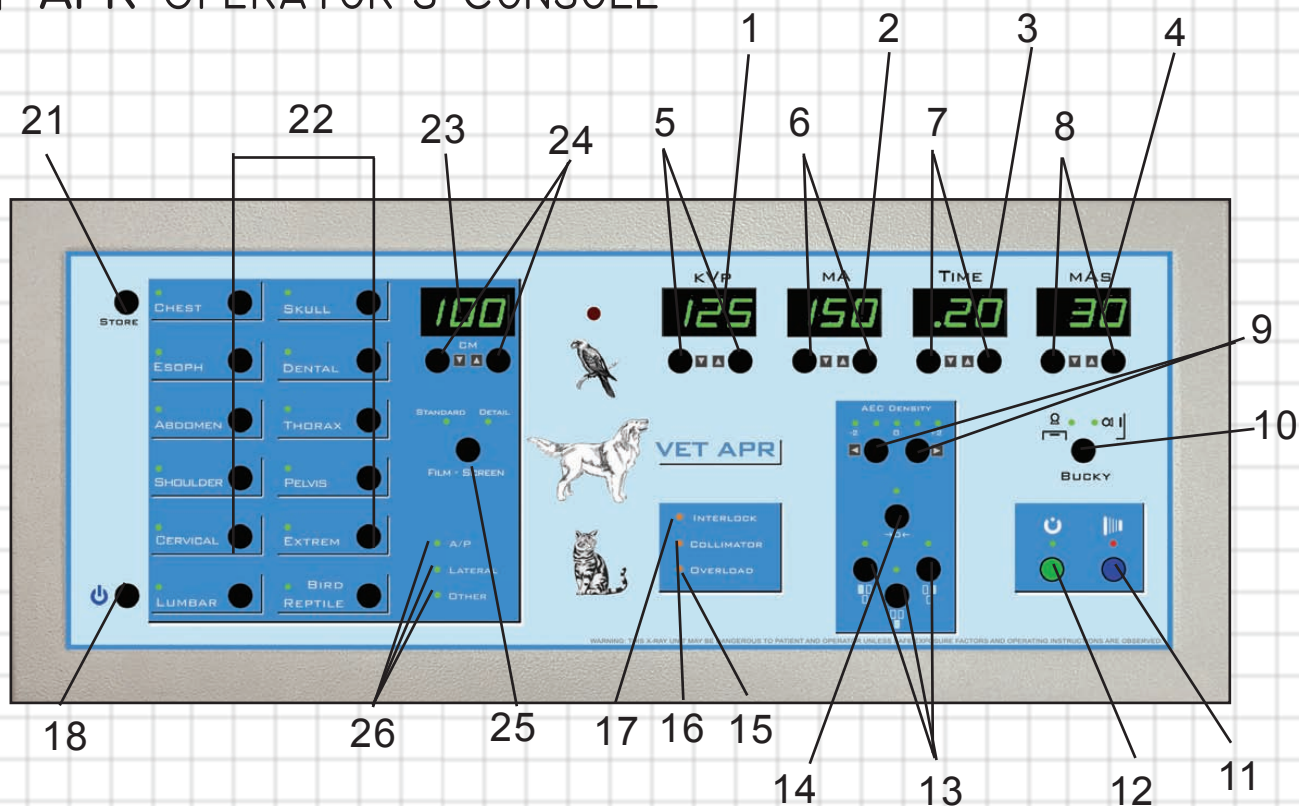

The console may be operated in any of three modes: **APR Mode**; **Manual Mode** and **AEC Mode**.

In the **APR Mode** the operator makes a selection of anatomical region and view and then selects the Centimeter Thickness of the patient. A technique is then presented from the stored technique chart in the Operator's Console.

In the **Manual Mode** the operator selects kVp, mA, Time and mAs using the selection pushbuttons associated with each parameter.

In the **AEC Mode** (which can be used in conjunction with APR Mode or Manual Mode) the operator must ensure that a sufficient backup time is selected to provide for an automatic exposure termination. The AEC Mode is also dependent upon having the optional AEC module installed.

# VET APR OPERATOR'S CONSOLE

VET APR CONSOLE  
w/ optional stand

- |                        |                        |
|------------------------|------------------------|
| 1. kVp Display         | 14. AEC Reset          |
| 2. mA Display          | 15. Overload LED       |
| 3. Time Display        | 16. Collimator LED     |
| 4. mAs Display         | 17. Interlock LED      |
| 5. kVp Up/Down         | 18. On/Off             |
| 6. mA Up/Down          | 19. Hand Switch        |
| 7. Time Up/Down        | 20. Connector          |
| 8. mAs Up/Down         | 21. Store              |
| 9. AEC Density Up/Down | 22. APR Selections     |
| 10. BKY Select         | 23. Centimeter Display |
| 11. EXP                | 24. Centimeter Up/Down |
| 12. PREP               | 25. Film/Screen Select |
| 13. AEC Field Select   | 26. A/P-Lateral-Other  |

Console Size: 8.5"x20"x2"

GTR<sup>®</sup> Labs, Inc.

510 Elk St.  
Gassaway, WV 26624

Phone: 304-364-2211  
Fax: 304-364-2212

gtr@gtrllc.com  
www.gtrllc.com